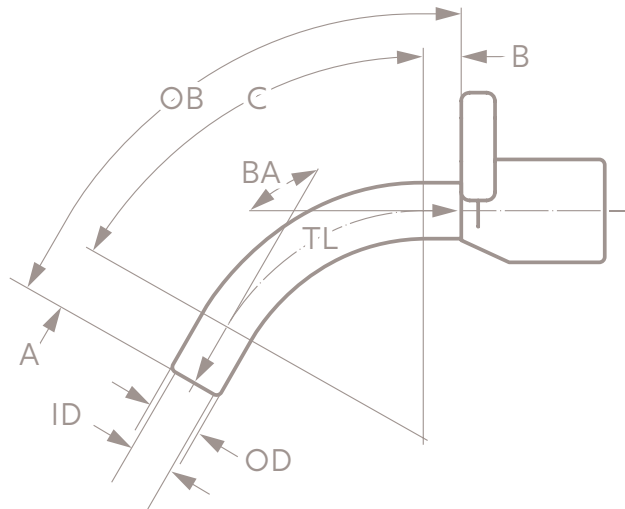

### Tracoe Mini for neonates and infants

REF 350

| Size | ID  | OD  | A  | C  | B  | TL | OB | BA  |
|------|-----|-----|----|----|----|----|----|-----|
|      | mm  | mm  | mm | mm | mm | mm | mm | °   |
| 2.5  | 2.5 | 3.6 | 6  | 22 | 2  | 30 | 32 | 120 |
| 3.0  | 3.0 | 4.3 | 7  | 23 | 2  | 32 | 34 | 120 |
| 3.5  | 3.5 | 5.0 | 8  | 23 | 3  | 34 | 37 | 120 |
| 4.0  | 4.0 | 5.6 | 9  | 24 | 3  | 36 | 40 | 120 |

**ID:** inside diameter (clear width) of tube; **OD:** outside diameter of tube;  
**A:** length; **C:** length; **B:** length; **TL:** length along centre line from start of neck flange to bottom of tube; **OB:** length along outer bend from start of neck flange to bottom of tube; **BA:** bending angle